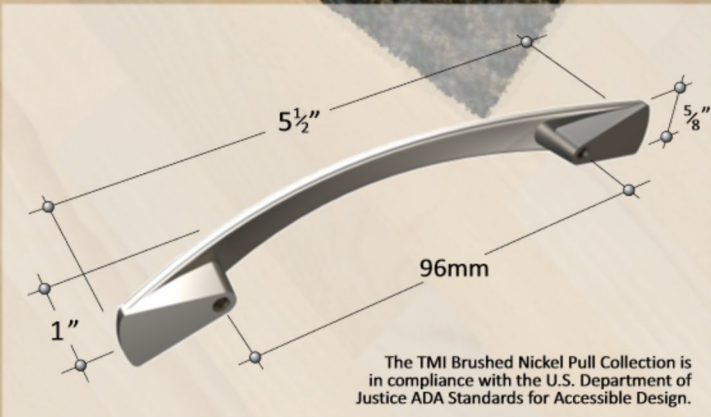

TMI Vendor Stock Pull Program

BRUSHED NICKEL COLLECTION

Available Design Options:

- A. Contemporary
- B. Heavy Bow
- C. Petite Bow
- D. Bar
- E. Bow

TMI SYSTEMS CORPORATION
Phone: (701) 456.6716
www.tmisystems.com

TMI Cares