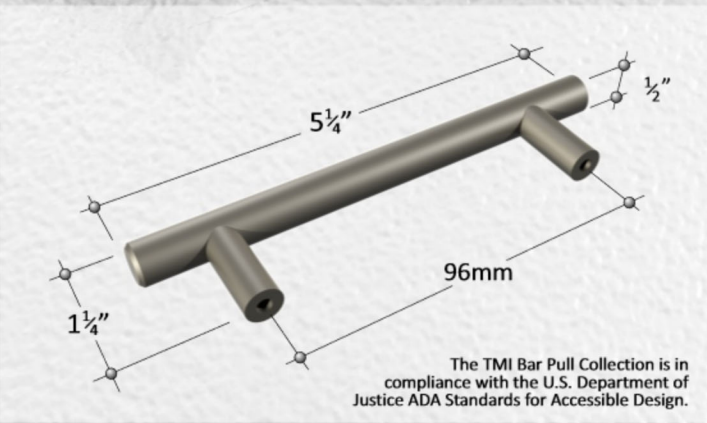

The TMI Bar Pull Collection is in compliance with the U.S. Department of Justice ADA Standards for Accessible Design.

TMI SYSTEMS CORPORATION
Phone: (701) 456.6716
www.tmisystems.com

TMI Cares

TMI Vendor Stock Pull Program