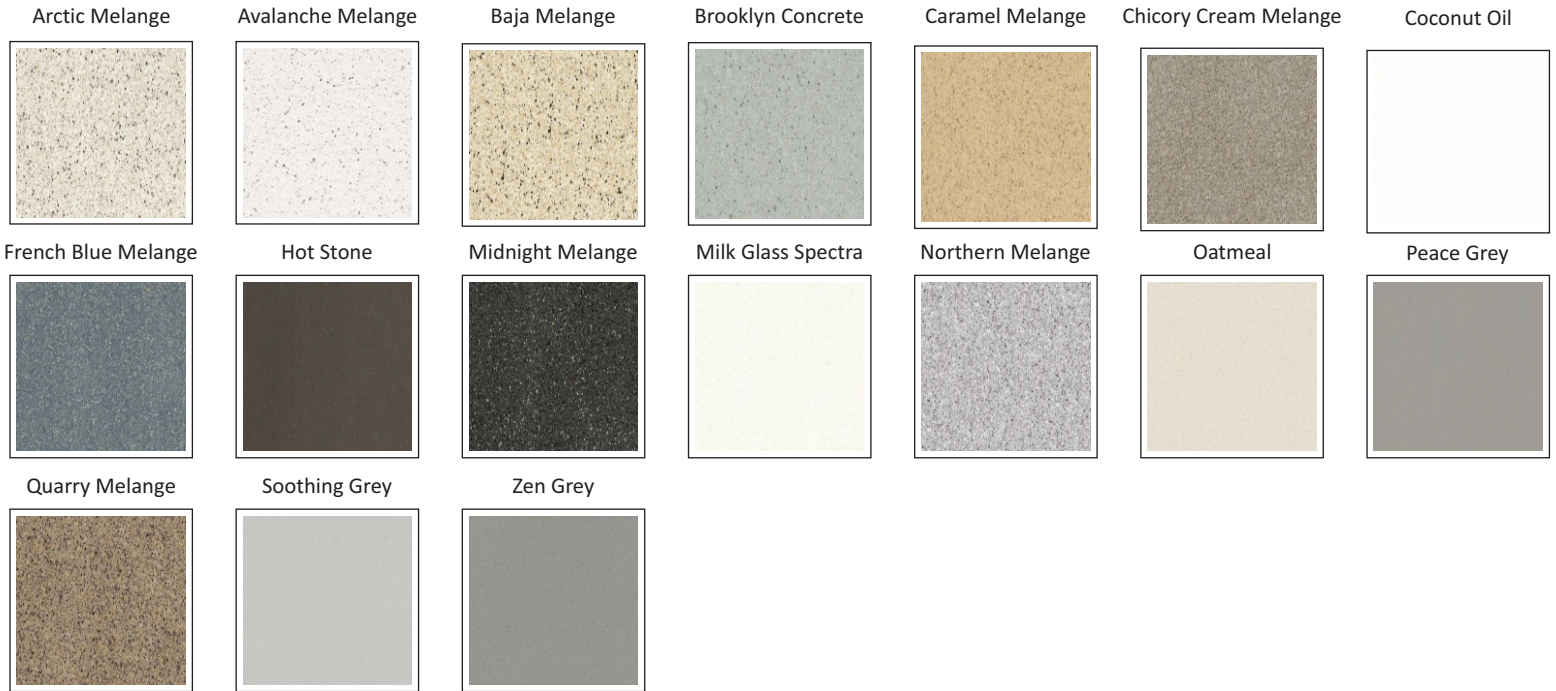

GROUP 2

Beachfront

Beige Tempest

Black Onyx Mirage

Cashmere Mirage

Chai Creme Mirage

Frosty White Mirage

Luminous White

Marzipan Mirage

Metro Concrete

Mink Concrete

Pearl Mirage

Powered White

Steel Grey Tempest

Titanium Grey

- SCAN THE QR CODE FOR THE WILSONART'S WEBSITE
- COLORS SHOWN ARE PRINTED REPRODUCTIONS. PLEASE REVIEW PRODUCT SAMPLES FOR OPTIMUM COLOR ACCURACY

GROUP 3

- SCAN THE QR CODE FOR THE WILSONART'S WEBSITE
- COLORS SHOWN ARE PRINTED REPRODUCTIONS. PLEASE REVIEW PRODUCT SAMPLES FOR OPTIMUM COLOR ACCURACY

GROUP 4

Blanco Riverstone

Champagne Ice

Chilled Earth

Tumbled Stone

Whisper White

White Stone

Whitewater

- SCAN THE QR CODE FOR THE WILSONART'S WEBSITE
- COLORS SHOWN ARE PRINTED REPRODUCTIONS. PLEASE REVIEW PRODUCT SAMPLES FOR OPTIMUM COLOR ACCURACY