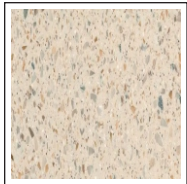

GROUP 3

- SCAN THE QR CODE FOR THE WILSONART'S WEBSITE
- COLORS SHOWN ARE PRINTED REPRODUCTIONS. PLEASE REVIEW PRODUCT SAMPLES FOR OPTIMUM COLOR ACCURACY

GROUP 4

Blanco Riverstone

Champagne Ice

Chilled Earth

Hidden Space

Yukon Riverstone

- SCAN THE QR CODE FOR THE WILSONART'S WEBSITE
- COLORS SHOWN ARE PRINTED REPRODUCTIONS. PLEASE REVIEW PRODUCT SAMPLES FOR OPTIMUM COLOR ACCURACY

GROUP 5

Angel Falls

Arctic Drift

Mystique

Night Stars

Paris Fog

Pebble

Quiet Swirl

Saharan Night

Sea Stone

Silver Smoke

Tumbled Stone

Whisper White

White Stone

Whitewater

- SCAN THE QR CODE FOR THE WILSONART'S WEBSITE
- COLORS SHOWN ARE PRINTED REPRODUCTIONS. PLEASE REVIEW PRODUCT SAMPLES FOR OPTIMUM COLOR ACCURACY