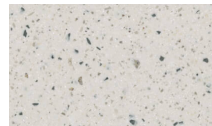

ABALONE

ARCHEOLOGIC

ANTARCTICA

**ARTISTA
BEIGE**

**ARTISTA
CANVAS**

**ARTISTA
DUST**

**ARTISTA
GRAY**

**ARTISTA
MIST**

**ARTISTA
SAGE**

AURORA

CANYON

**DESIGNER
WHITE**

DOVE

**ELEGANT
GRAY**

EVERST

EXCAVAGE

**GLACIER
ICE**

MATTERHORN

**MODERN
WHITE**

**NEUTRAL
CONCRETE**

**PEBBLE
LANE**

SANDSTONE

SILT

**SPARKLING
WHITE**

**ASH
CONCRETE**

**ARCTIC
ICE**

**BLEACHED
NUWOOD**

CANVAS

**CARBON
CONCRETE**

CONCRETE

**COSMOS
PRIMA**

**DEEP
ANTHRACITE**