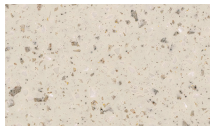

ARCHEOLOGIC