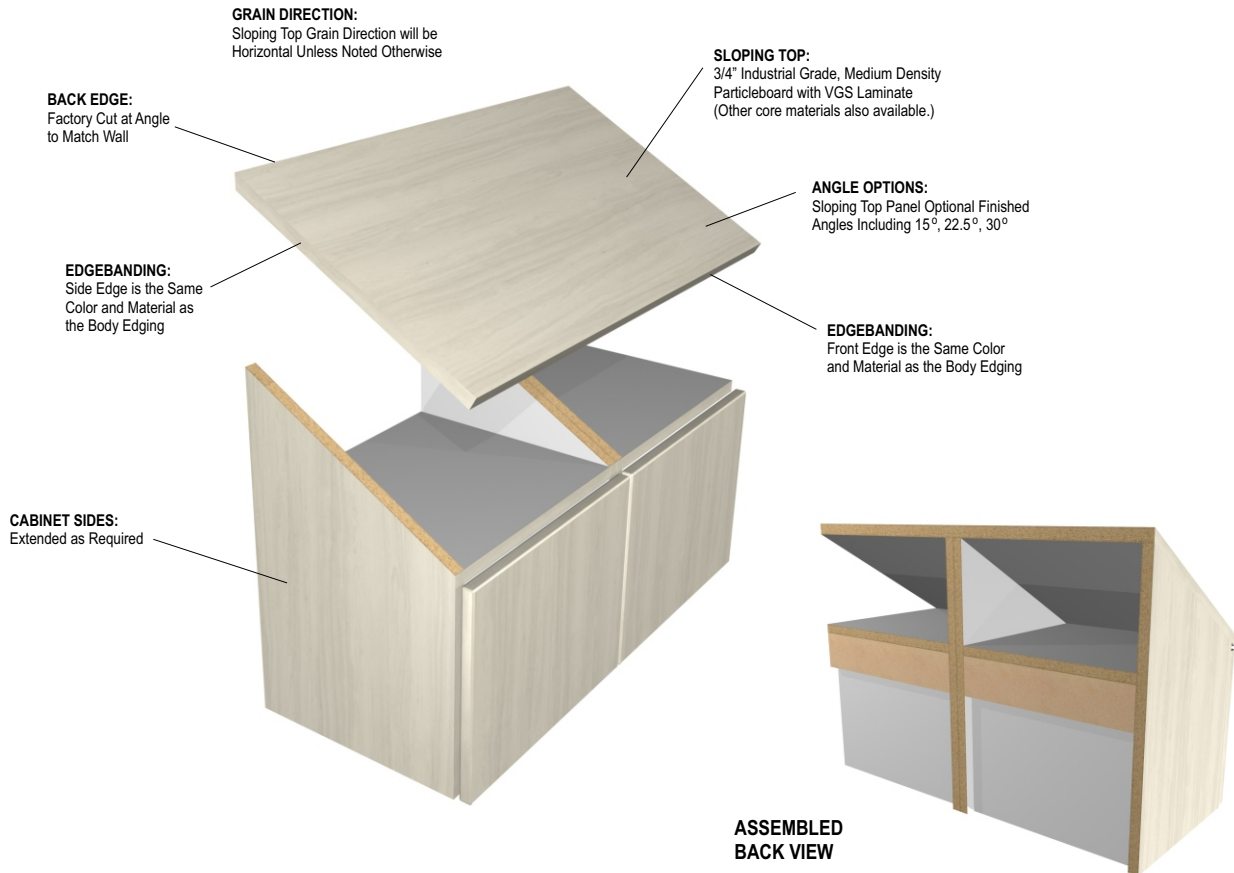

the
sloping top **panels**
catalog

sloping top panels

TMI Cares

SPECIALTY SLOPED TOPS

All TMI catalog sections are available online at: <https://tmisystems.com/products/product-types/>

| TMI PRODUCT NO. | DESCRIPTION | W | H | D |
|-----------------|--|---------------|--------|--------|
| A1324 | Sloping Top Panel engineered for installation on angled cabinet sides, fully finished at the TMI factory. Additional scribing to accommodate field conditions may occur with installation. The finished panel is installed with the leading edge mounted flush with the cabinet face. * Up to 47" when grain oriented vertically. | Up to* 95" | Varies | Varies |

INSTALLATION DETAILS

SPECIALTY SLOPED TOPS

All TMI catalog sections are available online at: <https://tmisystems.com/products/product-types/>

| TMI PRODUCT NO. | DESCRIPTION | W | H | D |
|-----------------|---|---------------|--------|--------|
| A1325 | <p>Sloping Top Panel engineered for installation on top of cabinet, fully finished at the TMI factory. Additional scribing to accommodate field conditions may occur with installation. Finished assembly may be specified to mount flush with cabinet face, or flush with cabinet body.</p> <p>* Up to 47" when grain oriented vertically.</p> | Up to* 95" | Varies | Varies |