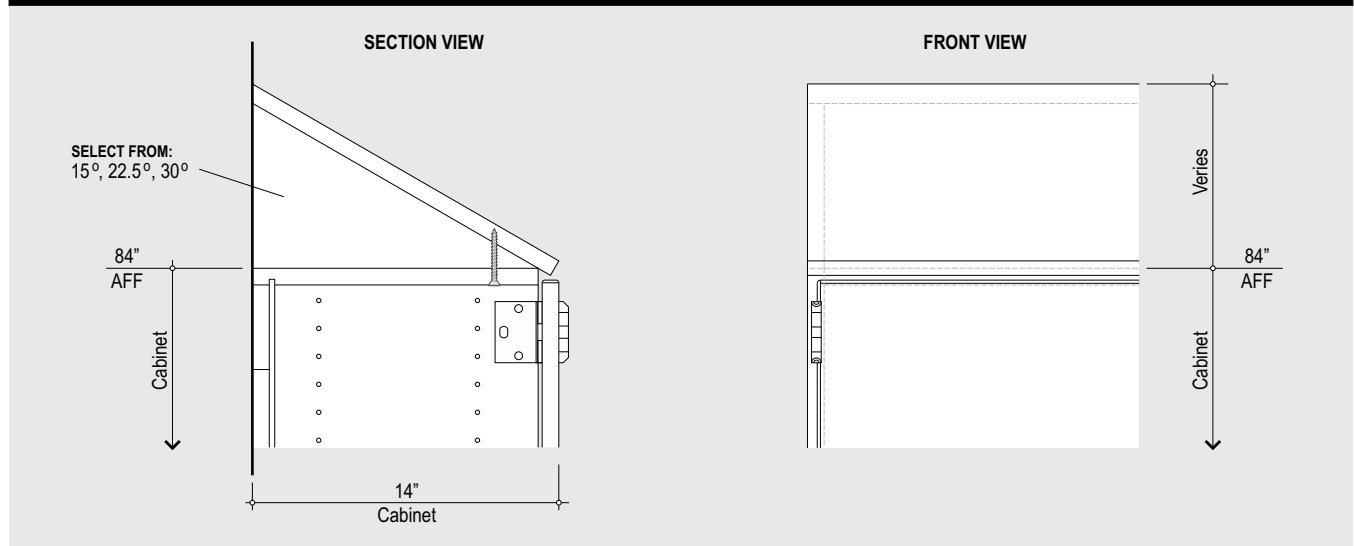

the
sloping top **panels**
catalog

sloping top panels

TMI Cares

SPECIALTY SLOPED TOPS

All TMI catalog sections are available online at: <https://tmisystems.com/products/product-types/>

| TMI PRODUCT NO. | DESCRIPTION | W | H | D |
|-----------------|--|---------------|--------|--------|
| A1324 | Sloping Top Panel engineered for installation on angled cabinet sides, fully finished at the TMI factory. Additional scribing to accommodate field conditions may occur with installation. The finished panel is installed with the leading edge mounted flush with the cabinet face. * Up to 47" when grain oriented vertically. | Up to* 95" | Varies | Varies |

INSTALLATION DETAILS

SPECIALTY SLOPED TOPS

All TMI catalog sections are available online at: <https://tmisystems.com/products/product-types/>

| TMI PRODUCT NO. | DESCRIPTION | W | H | D |
|-----------------|---|---------------|--------|--------|
| A1325 | <p>Sloping Top Panel engineered for installation on top of cabinet, fully finished at the TMI factory. Additional scribing to accommodate field conditions may occur with installation. Finished assembly may be specified to mount flush with cabinet face, or flush with cabinet body.</p> <p>* Up to 47" when grain oriented vertically.</p> | Up to* 95" | Varies | Varies |