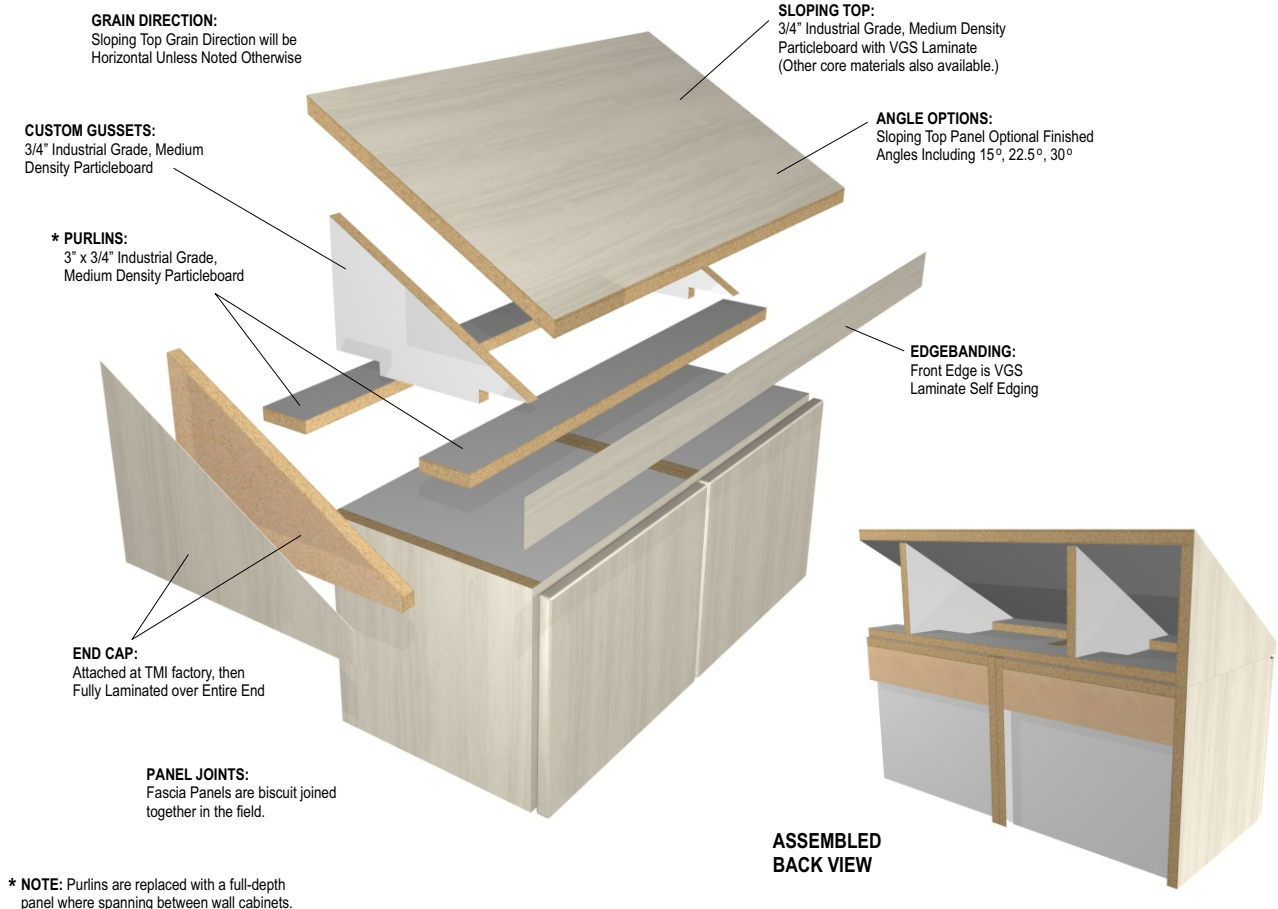

the
sloping top **panels**
catalog

sloping top panels

TMI Cares

SPECIALTY SLOPED TOPS

All TMI catalog sections are available online at: <https://tmisystems.com/products/product-types/>

| TMI PRODUCT NO. | DESCRIPTION | W | H | D |
|-----------------|--|---------------|--------|--------|
| A1324 | Sloping Top Panel engineered for installation on angled cabinet sides, fully finished at the TMI factory. Additional scribing to accommodate field conditions may occur with installation. The finished panel is installed with the leading edge mounted flush with the cabinet face. * Up to 47" when grain oriented vertically. | Up to* 95" | Varies | Varies |

INSTALLATION DETAILS

SPECIALTY SLOPED TOPS

All TMI catalog sections are available online at: <https://tmisystems.com/products/product-types/>

| TMI PRODUCT NO. | DESCRIPTION | W | H | D |
|-----------------|---|---------------|--------|--------|
| A1325 | <p>Sloping Top Panel engineered for installation on top of cabinet, fully finished at the TMI factory. Additional scribing to accommodate field conditions may occur with installation. Finished assembly may be specified to mount flush with cabinet face, or flush with cabinet body.</p> <p>* Up to 47" when grain oriented vertically.</p> | Up to* 95" | Varies | Varies |