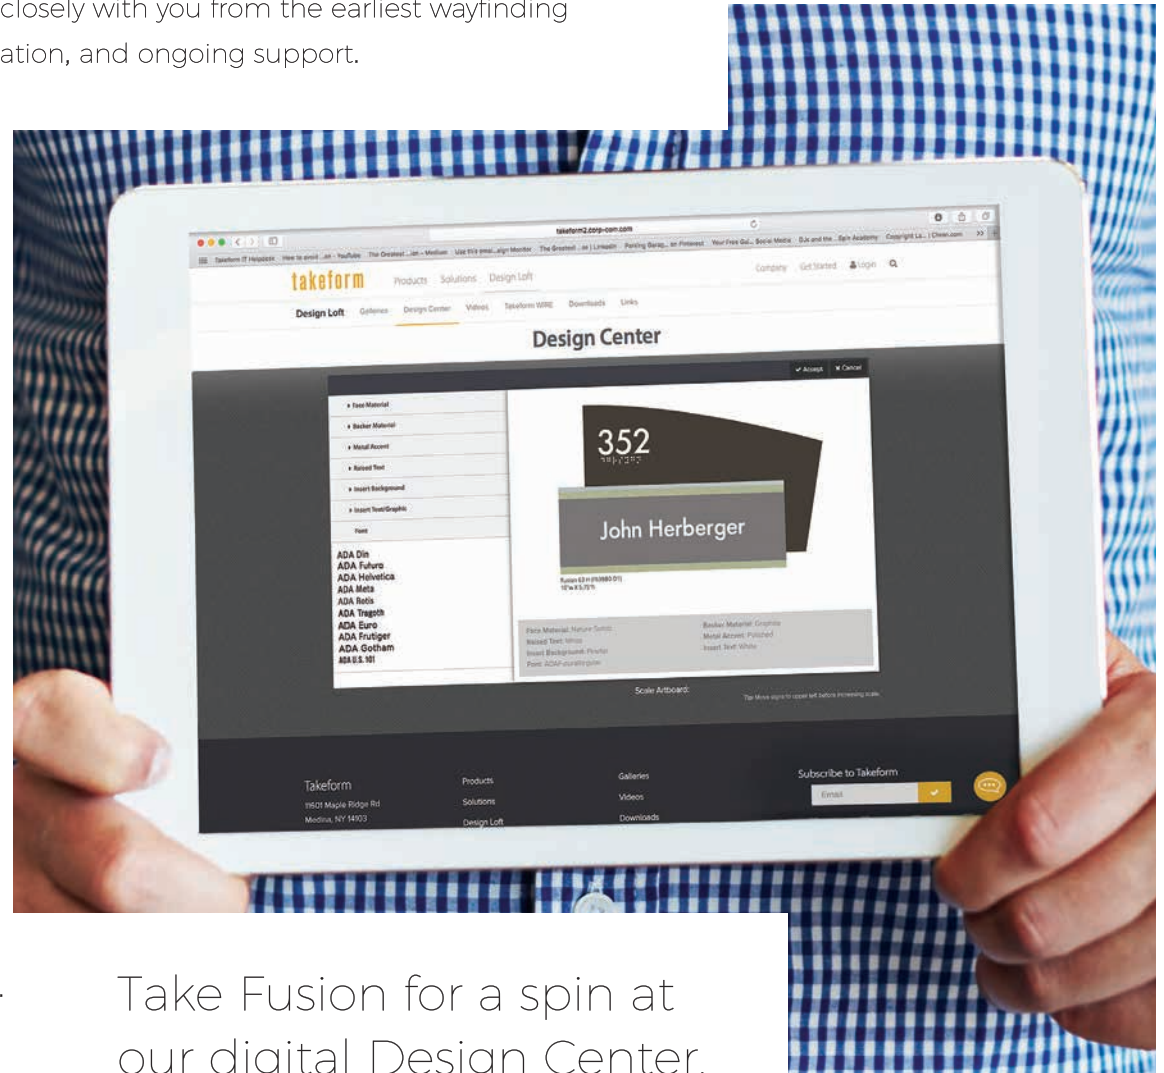

Enhance your architecture.

From energetic angles to free-flowing curves, Fusion's collections can be customized to complement the predominant lines of your architecture. Each collection has a full range of sign types to suit every purpose and location, plus its own subset of design families to choose from.

Find out more.  
[www.takeform.net](http://www.takeform.net)

When you work with Takeform, it's easy to find your way.

There's no overstating the value of a partner who's there for you through the entire job and beyond. Our clockwork-tight process ensures success at every step, and can make the most of your resources. Our team is prepared to work closely with you from the earliest wayfinding assessment to design through fabrication, installation, and ongoing support.

Fusion offers another layer of flexible expression for your system, with user-friendly inserts you can update easily, anytime.

Take Fusion for a spin at our digital Design Center.

Play. Finesse. Compare. Visit our online Design Center and see how shape, color, texture and graphics work together. Design an entire sign system. Print your renderings or share online with clients and colleagues. [www.takeform.net](http://www.takeform.net)