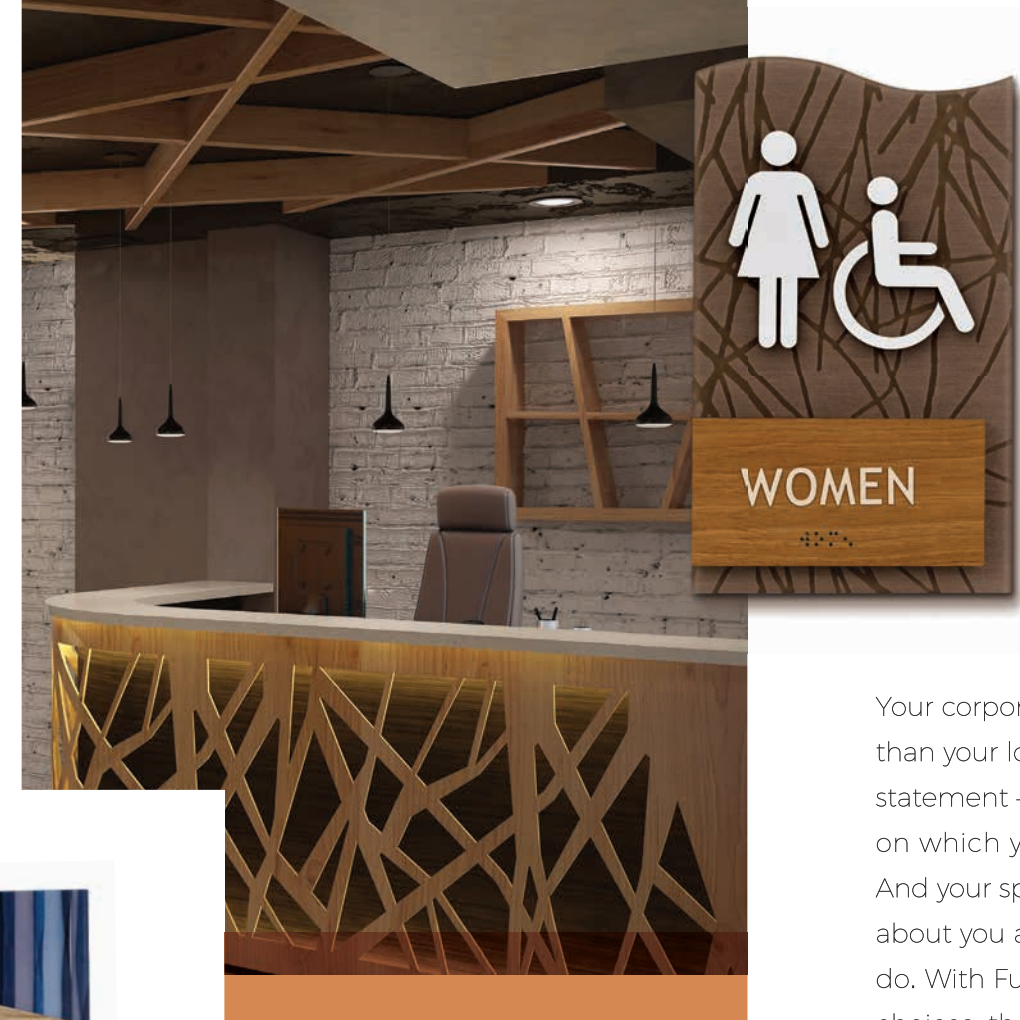

- Printed backers echo the attitude of your space
- Newly introduced laminate palette
- The latest colored or encapsulated acrylics
- Sophisticated 24-color palette for raised copy
- Premium wood veneers and hardware finishes